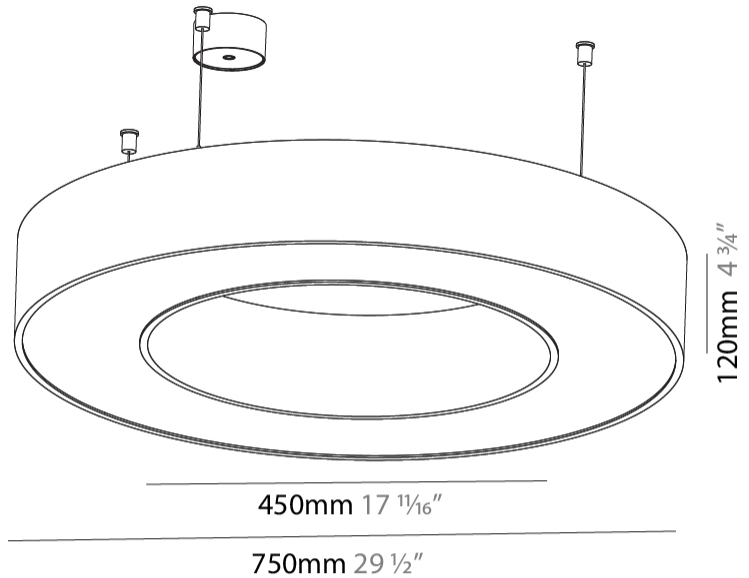

GENERAL

Series: Glorious
Subseries: Glorious
Brand: Prolight
Division: Architectural
Mounting Type: Suspension
Mounting Location: Ceiling
Subcategory: Ambient

PHYSICAL

Shape: Round
Diameter (mm): 750
Diameter (in): 29 1/2
Height (mm): 120
Height (in): 4 3/4
Max. Overall Height (mm): 2120
Max. Overall Height (in): 83 7/16
Light Distribution: Direct
Weight (kg): 7.062
Weight (lbs): 15.56
Diffuser: [PMMA - Opal or Micro-Prism](#)
Fixture Finish: [SSR / BKV / CWI / CRY / HAB / LAG / UFT / ITA / RUA / RUR / MIC / FTG / MYG / TWT / LOD / PUS / FRO / FUP / KIA / POP / BLS / SPG / MEY / GOH / GUM / CHC / COM / ABZ / JAG / OBR / MOS / ROR](#)
Fixture Material: Aluminum

ELECTRICAL

Lamp Type: LED (Zhaga Standard)
Input Wattage (W): 30
Total Output Wattage (W): 24 / 19.2 (3500K)
Dimming: [Non-Dimming / Phase Dimming (120Vac only) / 0-10V Dimming](#)
Driver Included: Yes
Driver Location: Integrated
Driver Type: Constant Current
Driver Class: Class 2
Input Voltage (V): 120 - 277
Constant Current (MA): 350 / 600 (3500K)

LED

[Color Temperature (°K): 3000 / 3500 / 4000](#)
Max. Delivered Lumen (lm): 2770 / 2862 / 2920
CRI: >80 CRI
Efficiency (%): 65
Lamp Life (hrs): 50000

OPTICAL

RATINGS AND CERTIFICATIONS

Certified By: Certified for North American Standards
IP rating: IP20