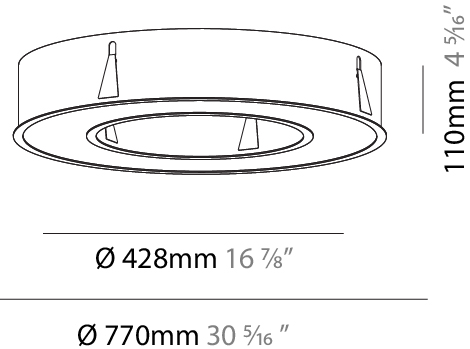

GENERAL

Series: Glorious
Subseries: Glorious
Brand: Prolicht
Division: Architectural
Mounting Type: Recessed
Mounting Location: Ceiling
Subcategory: Ambient

PHYSICAL

Shape: Round
Diameter (mm): 770
Diameter (in): 30 ⁵/₁₆
Height (mm): 110
Height (in): 4 ⁵/₁₆
Min. Recessing Depth (mm): 120
Min. Recessing Depth (in): 4 ³/₄
Light Distribution: Direct
Weight (kg): 9.285
Weight (lbs): 20.47
Diffuser: PMMA - Opal or Micro-Prism
Fixture Finish: SSR / BKV / CWI / CRY / HAB / LAG / UFT / ITA / RUA / RUR / MIC / FTG / MYG / TWT / LOD / PUS / FRO / FUP / KIA / POP / BLS / SPG / MEY / GOH / GUM / CHC / COM / ABZ / JAG / OBR / MOS / ROR
Fixture Material: Aluminum
Cut-out Measurements: 760mm / 29 15/16" x 440mm / 17 5/16"

ELECTRICAL

Lamp Type: LED (Zhaga Standard)
Input Wattage (W): 30
Total Output Wattage (W): 24 / 19.2 (3500K)
Dimming: Non-Dimming / Phase Dimming (120Vac only) / 0-10V Dimming
Driver Included: Yes
Driver Location: Integrated
Driver Type: Constant Current - 120 / 277Vac
Driver Class: Class 2
Input Voltage (V): 120 - 277
Constant Current (MA): 350 / 600 (3500K)

LED

Color Temperature (°K): 3000 / 3500 / 4000
Max. Delivered Lumen (lm): 2770 / 2862 / 2920
CRI: >80 CRI
Efficiency (%): 65
Lamp Life (hrs): 50000

OPTICAL

RATINGS AND CERTIFICATIONS

Certified By: Certified for North American Standards
IP rating: IP20

760mm x 440mm
29 ¹⁵/₁₆" x 17 ⁵/₁₆"

120mm
4 ³/₄"

10 - 15mm
³/₈" - ⁹/₁₆"